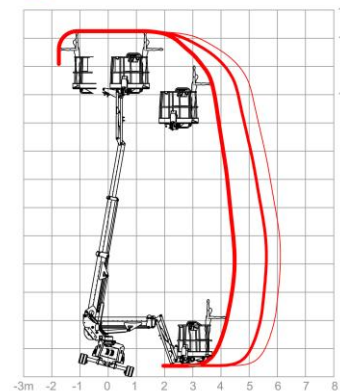

New **JIBBI 1250 EVO**

DIMENSIONS

RETRACTABLE
UNDERCARRIAGE

TOTAL WEIGHT: **ONLY 2850 KG**

EQUIPPED WITH AN HIGH PERFORMANCE
19.2 HP THREE-CYLINDER YANMAR DIESEL ENGINE

PERFORMANCE AND WORKING DIAGRAMS

LATERAL LEVELING +/- 15°

LONGITUDINAL LEVELING +/- 15°

OUTREACH FROM 5.4M TO 7M

— 80 kg
— 140 kg
— 230 kg

FRONTAL OUTREACH

— 80 kg
— 140 kg
— 230 kg

LATERAL OUTREACH

NEW CABLE CONSOLE BY
autec[®]
(COLOURS DISPLAY 4.3 INCH)

REMOVABLE BASKET

BASKET CAPACITY **230 KG**

BASKET ROTATION **+/- 70°**

OPTIONAL WINCH KIT
(MAX CAPACITY **200KG**)

PROACTIVE & DYNAMIC LEVELLING SYSTEMS
HELPING YOU WORK IN ROUGH TERRAINS

LONGITUDINAL LEVELING +/- 15°

LATERAL LEVELING +/- 15°

MIX LEVELING +/- 22°

WORKING HEIGHT UP TO 12.2M

OUTREACH FROM 5.4M TO 7M

DWP – DYNAMIC WORKING PERFORMANCE:

DYNAMIC CONTROL OF THE PERFORMANCES OF THE MACHINE ACCORDINGLY TO THE WORKING CONDITIONS (PATENT PENDING).