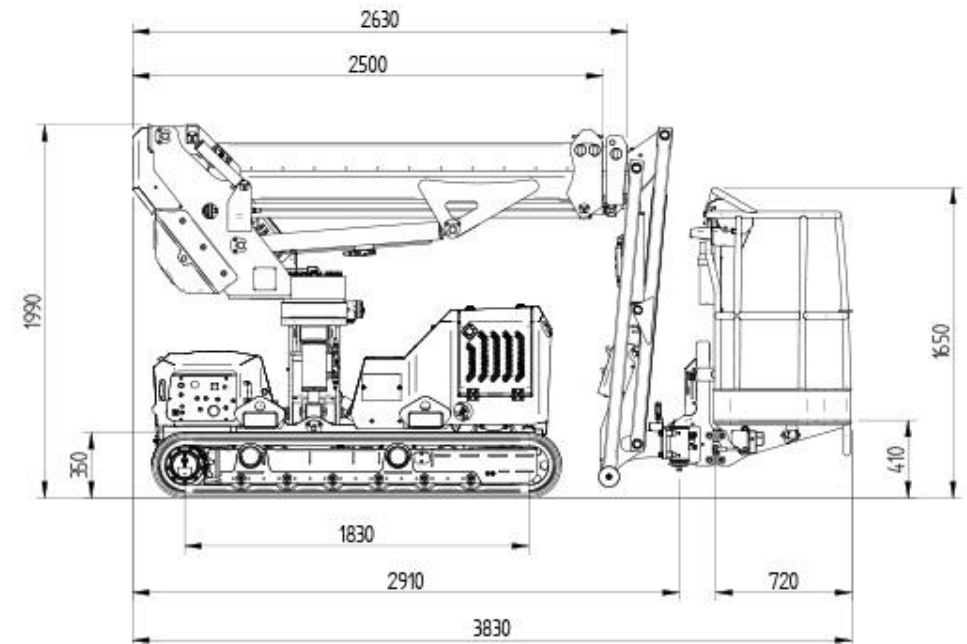

New **JIBBI 1250 EVO**

DIMENSIONS

RETRACTABLE
UNDERCARRIAGE

TOTAL WEIGHT: **ONLY 2850 KG**

EQUIPPED WITH AN HIGH PERFORMANCE
19.2 HP THREE-CYLINDER YANMAR DIESEL ENGINE

PERFORMANCE AND WORKING DIAGRAMS

LATERAL LEVELING +/- 15°

LONGITUDINAL LEVELING +/- 15°

OUTREACH FROM 5.4M TO 7M

— 80 kg
— 140 kg
— 230 kg

FRONTAL OUTREACH

— 80 kg
— 140 kg
— 230 kg

LATERAL OUTREACH

NEW CABLE CONSOLE BY
autec[®]
(COLOURS DISPLAY 4.3 INCH)

REMOVABLE BASKET

MIX LEVELING +/- 22°

WORKING HEIGHT UP TO 12.2M

OUTREACH FROM 5.4M TO 7M

DWP – DYNAMIC WORKING PERFORMANCE:

DYNAMIC CONTROL OF THE PERFORMANCES OF THE MACHINE ACCORDINGLY TO THE WORKING CONDITIONS (PATENT PENDING).

NEW ANTI-COLLISION ULTRASONIC SYSTEM:

FOR PROTECTING THE OPERATOR AS AN ANTICRUSHING BARRIER ON BOTH SIDES OF THE BASKET (DURING UPPER AND LOWER MOVEMENTS).

GROSS WEIGHT: **ONLY 2850 KG**

EASY TO CARRY

COMPACT DIMENSIONS