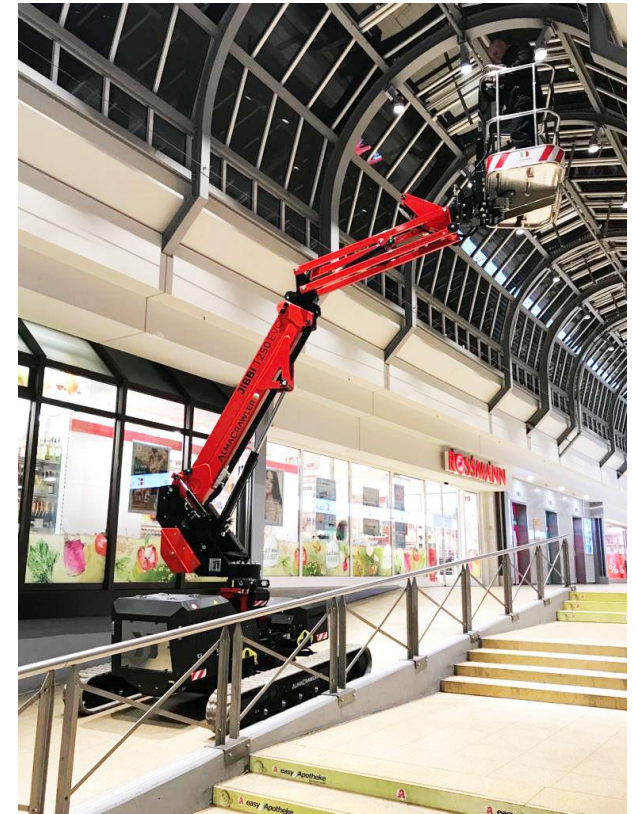

**TECHNICAL
PRESENTATION**

ALMACRAWLER

ALMAC-ITALIA.COM

JIBBI

1250 EVO

SELF-PROPELLED TELESCOPIC BOOM

ALMACRAWLER

INNOVATIVE CRAWLER TECHNOLOGY

New **JIBBI 1250 EVO**

DIMENSIONS

RETRACTABLE
UNDERCARRIAGE

TOTAL WEIGHT: **ONLY 2850 KG**

EQUIPPED WITH AN HIGH PERFORMANCE
19.2 HP THREE-CYLINDER YANMAR DIESEL ENGINE

PERFORMANCE AND WORKING DIAGRAMS

LATERAL LEVELING +/- 15°

MIX LEVELING +/- 22°

WORKING HEIGHT UP TO 12.2M

OUTREACH FROM 5.4M TO 7M

DWP – DYNAMIC WORKING PERFORMANCE:

DYNAMIC CONTROL OF THE PERFORMANCES OF THE MACHINE ACCORDINGLY TO THE WORKING CONDITIONS (PATENT PENDING).

NEW ANTI-COLLISION ULTRASONIC SYSTEM:

FOR PROTECTING THE OPERATOR AS AN ANTICRUSHING BARRIER ON BOTH SIDES OF THE BASKET (DURING UPPER AND LOWER MOVEMENTS).

GROSS WEIGHT: **ONLY 2850 KG**

EASY TO CARRY

COMPACT DIMENSIONS