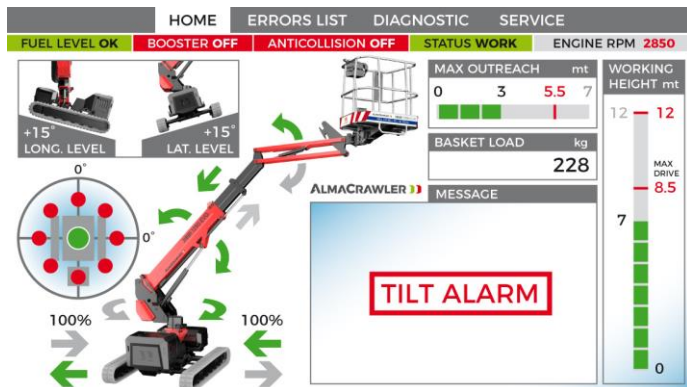

LONGITUDINAL LEVELING +/- 15°

OUTREACH FROM 5.4M TO 7M

— 80 kg
— 140 kg
— 230 kg

FRONTAL OUTREACH

— 80 kg
— 140 kg
— 230 kg

LATERAL OUTREACH

NEW CABLE CONSOLE BY
autec[®]
(COLOURS DISPLAY 4.3 INCH)

REMOVABLE BASKET

BASKET CAPACITY **230 KG**

BASKET ROTATION **+/- 70°**

OPTIONAL WINCH KIT
(MAX CAPACITY **200KG**)

PROACTIVE & DYNAMIC LEVELLING SYSTEMS
HELPING YOU WORK IN ROUGH TERRAINS

LONGITUDINAL LEVELING +/- 15°

LATERAL LEVELING +/- 15°

MIX LEVELING +/- 22°

WORKING HEIGHT UP TO 12.2M

OUTREACH FROM 5.4M TO 7M

DWP – DYNAMIC WORKING PERFORMANCE:

DYNAMIC CONTROL OF THE PERFORMANCES OF THE MACHINE ACCORDINGLY TO THE WORKING CONDITIONS (PATENT PENDING).

NEW ANTI-COLLISION ULTRASONIC SYSTEM:

FOR PROTECTING THE OPERATOR AS AN ANTICRUSHING BARRIER ON BOTH SIDES OF THE BASKET (DURING UPPER AND LOWER MOVEMENTS).

GROSS WEIGHT: **ONLY 2850 KG**

EASY TO CARRY

COMPACT DIMENSIONS