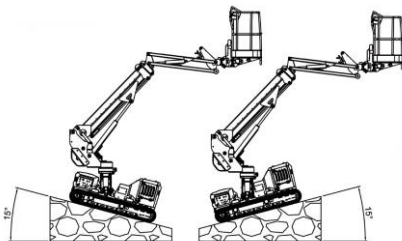

New **JIBBI 1250 EVO**

DIMENSIONS

RETRACTABLE
UNDERCARRIAGE

TOTAL WEIGHT: **ONLY 2850 KG**

EQUIPPED WITH AN HIGH PERFORMANCE
19.2 HP THREE-CYLINDER YANMAR DIESEL ENGINE

PERFORMANCE AND WORKING DIAGRAMS

LATERAL LEVELING +/- 15°

LONGITUDINAL LEVELING +/- 15°

OUTREACH FROM 5.4M TO 7M

— 80 kg
— 140 kg
— 230 kg

FRONTAL OUTREACH

— 80 kg
— 140 kg
— 230 kg

LATERAL OUTREACH

NEW CABLE CONSOLE BY
autec[®]
(COLOURS DISPLAY 4.3 INCH)

REMOVABLE BASKET

BASKET CAPACITY **230 KG**

BASKET ROTATION **+/- 70°**

OPTIONAL WINCH KIT
(MAX CAPACITY **200KG**)

PROACTIVE & DYNAMIC LEVELLING SYSTEMS
HELPING YOU WORK IN ROUGH TERRAINS

LONGITUDINAL LEVELING +/- 15°

LATERAL LEVELING +/- 15°

MIX LEVELING +/- 22°

WORKING HEIGHT UP TO 12.2M

OUTREACH FROM 5.4M TO 7M

DWP – DYNAMIC WORKING PERFORMANCE:

DYNAMIC CONTROL OF THE PERFORMANCES OF THE MACHINE ACCORDINGLY TO THE WORKING CONDITIONS (PATENT PENDING).