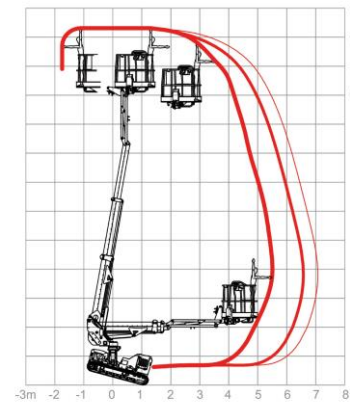

New **JIBBI 1250 EVO**

DIMENSIONS

RETRACTABLE
UNDERCARRIAGE

TOTAL WEIGHT: **ONLY 2850 KG**

EQUIPPED WITH AN HIGH PERFORMANCE
19.2 HP THREE-CYLINDER YANMAR DIESEL ENGINE

PERFORMANCE AND WORKING DIAGRAMS

LATERAL LEVELING +/- 15°

LONGITUDINAL LEVELING +/- 15°

OUTREACH FROM 5.4M TO 7M

— 80 kg
— 140 kg
— 230 kg

FRONTAL OUTREACH

— 80 kg
— 140 kg
— 230 kg

LATERAL OUTREACH

NEW CABLE CONSOLE BY
autec[®]
(COLOURS DISPLAY 4.3 INCH)

REMOVABLE BASKET

MIX LEVELING +/- 22°

WORKING HEIGHT UP TO 12.2M

OUTREACH FROM 5.4M TO 7M

DWP – DYNAMIC WORKING PERFORMANCE:

DYNAMIC CONTROL OF THE PERFORMANCES OF THE MACHINE ACCORDINGLY TO THE WORKING CONDITIONS (PATENT PENDING).