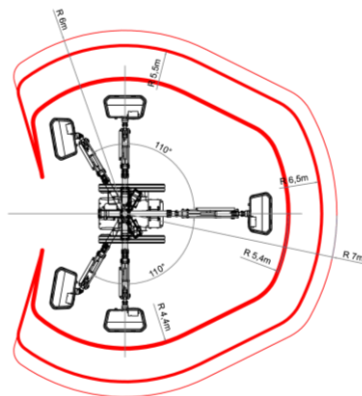

New **JIBBI 1250 EVO**

DIMENSIONS

RETRACTABLE
UNDERCARRIAGE

TOTAL WEIGHT: **ONLY 2850 KG**

EQUIPPED WITH AN HIGH PERFORMANCE
19.2 HP THREE-CYLINDER YANMAR DIESEL ENGINE

PERFORMANCE AND WORKING DIAGRAMS

LATERAL LEVELING +/- 15°

LONGITUDINAL LEVELING +/- 15°

OUTREACH FROM 5.4M TO 7M

— 80 kg
— 140 kg
— 230 kg

FRONTAL OUTREACH

— 80 kg
— 140 kg
— 230 kg

LATERAL OUTREACH

NEW CABLE CONSOLE BY
autec[®]
(COLOURS DISPLAY 4.3 INCH)

REMOVABLE BASKET

BASKET CAPACITY **230 KG**

BASKET ROTATION **+/- 70°**

OPTIONAL WINCH KIT
(MAX CAPACITY **200KG**)

PROACTIVE & DYNAMIC LEVELLING SYSTEMS
HELPING YOU WORK IN ROUGH TERRAINS

LONGITUDINAL LEVELING +/- 15°

LATERAL LEVELING +/- 15°

MIX LEVELING +/- 22°

WORKING HEIGHT UP TO 12.2M

OUTREACH FROM 5.4M TO 7M

DWP – DYNAMIC WORKING PERFORMANCE:

DYNAMIC CONTROL OF THE PERFORMANCES OF THE MACHINE ACCORDINGLY TO THE WORKING CONDITIONS (PATENT PENDING).