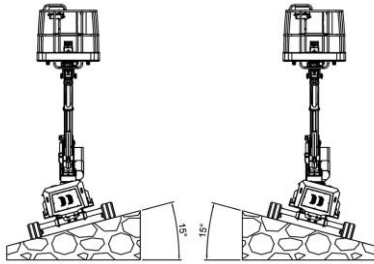

New **JIBBI 1250 EVO**

DIMENSIONS

RETRACTABLE
UNDERCARRIAGE

TOTAL WEIGHT: **ONLY 2850 KG**

EQUIPPED WITH AN HIGH PERFORMANCE
19.2 HP THREE-CYLINDER YANMAR DIESEL ENGINE

PERFORMANCE AND WORKING DIAGRAMS

LATERAL LEVELING +/- 15°

LONGITUDINAL LEVELING +/- 15°

OUTREACH FROM 5.4M TO 7M

— 80 kg
— 140 kg
— 230 kg

FRONTAL OUTREACH

— 80 kg
— 140 kg
— 230 kg

LATERAL OUTREACH

NEW CABLE CONSOLE BY
autec[®]
(COLOURS DISPLAY 4.3 INCH)

REMOVABLE BASKET

MIX LEVELING +/- 22°

WORKING HEIGHT UP TO 12.2M

OUTREACH FROM 5.4M TO 7M

DWP – DYNAMIC WORKING PERFORMANCE:

DYNAMIC CONTROL OF THE PERFORMANCES OF THE MACHINE ACCORDINGLY TO THE WORKING CONDITIONS (PATENT PENDING).