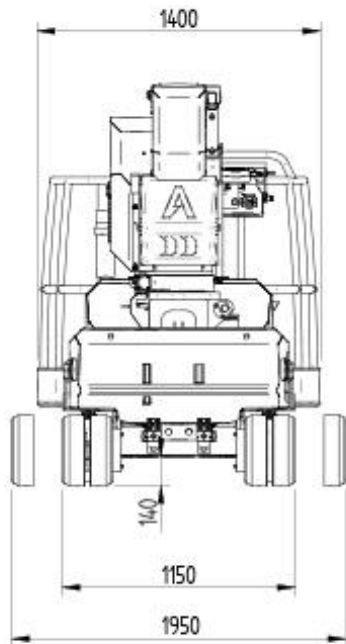

New **JIBBI 1250 EVO**

DIMENSIONS

RETRACTABLE
UNDERCARRIAGE

TOTAL WEIGHT: **ONLY 2850 KG**

EQUIPPED WITH AN HIGH PERFORMANCE
19.2 HP THREE-CYLINDER YANMAR DIESEL ENGINE

PERFORMANCE AND WORKING DIAGRAMS

LATERAL LEVELING +/- 15°

LONGITUDINAL LEVELING +/- 15°

OUTREACH FROM 5.4M TO 7M

— 80 kg
— 140 kg
— 230 kg

FRONTAL OUTREACH

— 80 kg
— 140 kg
— 230 kg

LATERAL OUTREACH

NEW CABLE CONSOLE BY
autec[®]
(COLOURS DISPLAY 4.3 INCH)

REMOVABLE BASKET

MIX LEVELING +/- 22°

WORKING HEIGHT UP TO 12.2M

OUTREACH FROM 5.4M TO 7M

DWP – DYNAMIC WORKING PERFORMANCE:

DYNAMIC CONTROL OF THE PERFORMANCES OF THE MACHINE ACCORDINGLY TO THE WORKING CONDITIONS (PATENT PENDING).