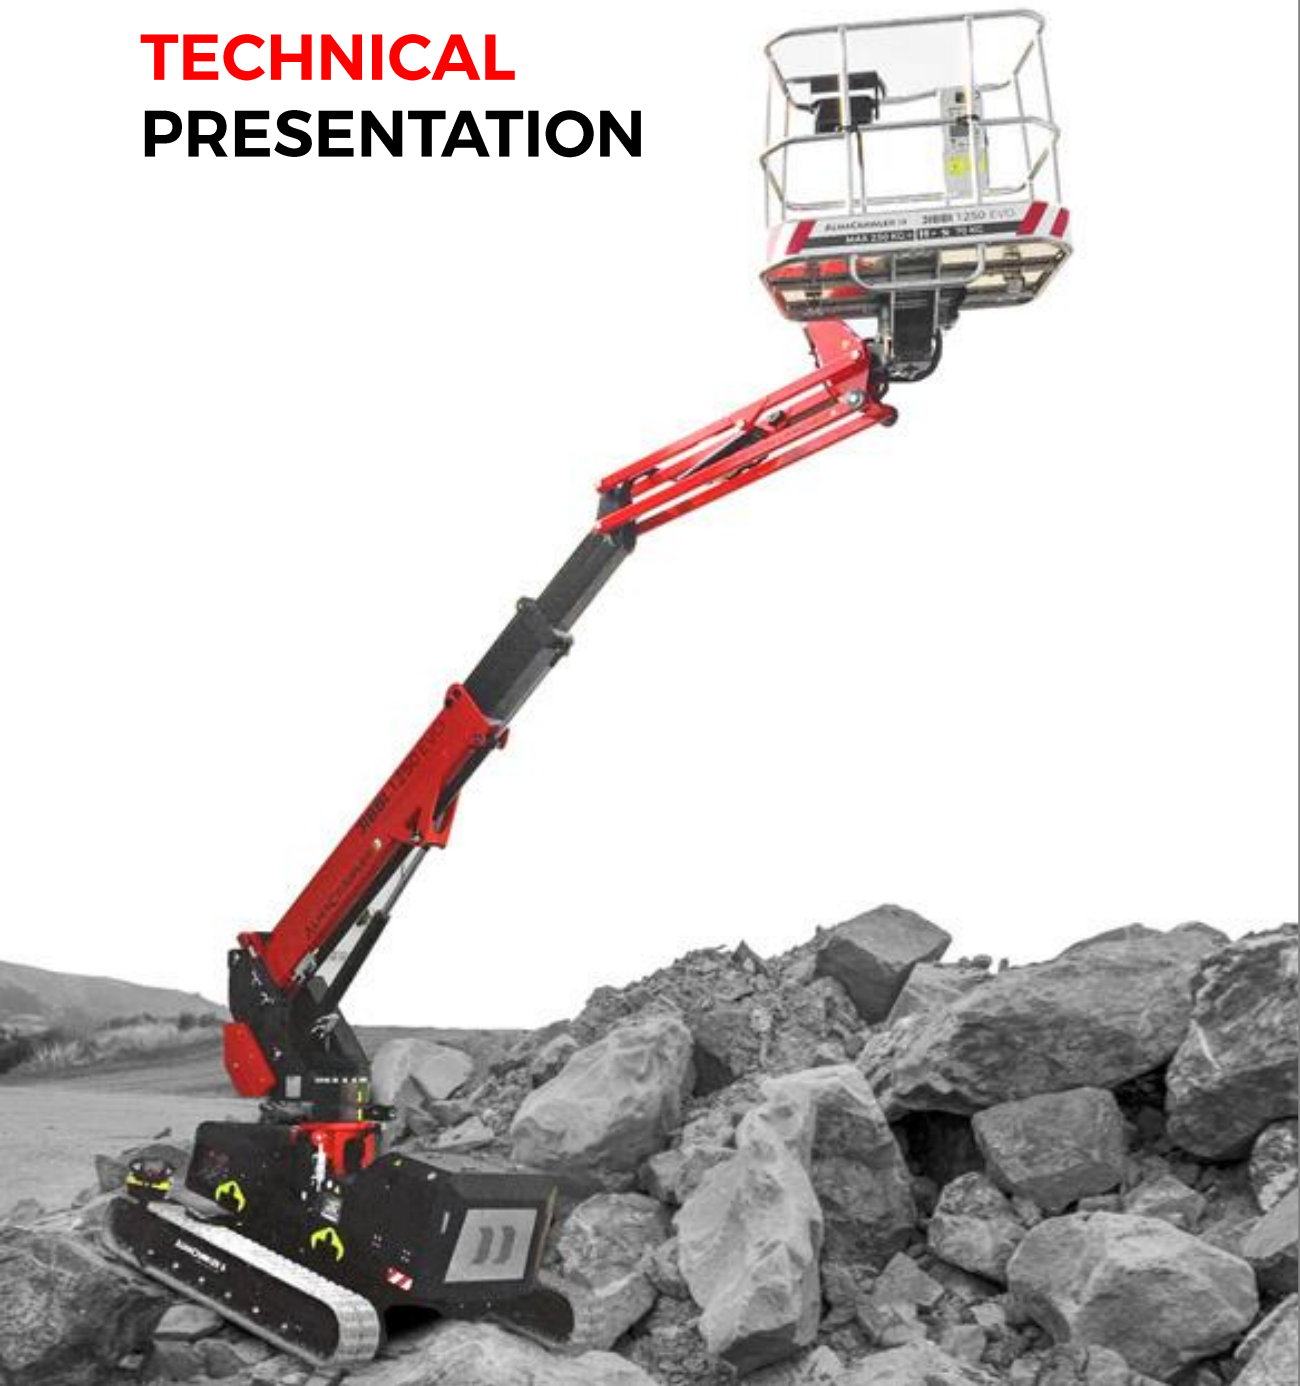

**TECHNICAL
PRESENTATION**

ALMACRAWLER

ALMAC-ITALIA.COM

JIBBI

1250 EVO

SELF-PROPELLED TELESCOPIC BOOM

ALMACRAWLER

INNOVATIVE CRAWLER TECHNOLOGY

New **JIBBI 1250 EVO**

DIMENSIONS

RETRACTABLE
UNDERCARRIAGE

TOTAL WEIGHT: **ONLY 2850 KG**

EQUIPPED WITH AN HIGH PERFORMANCE
19.2 HP THREE-CYLINDER YANMAR DIESEL ENGINE

PERFORMANCE AND WORKING DIAGRAMS

LATERAL LEVELING +/- 15°

LONGITUDINAL LEVELING +/- 15°

OUTREACH FROM 5.4M TO 7M

— 80 kg
— 140 kg
— 230 kg

FRONTAL OUTREACH

— 80 kg
— 140 kg
— 230 kg

LATERAL OUTREACH

NEW CABLE CONSOLE BY
autec[®]
(COLOURS DISPLAY 4.3 INCH)

REMOVABLE BASKET